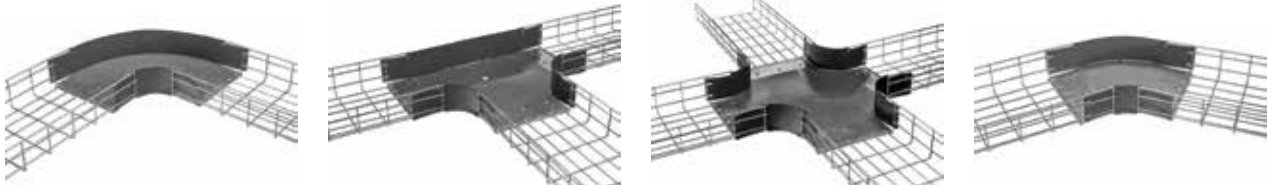

# Wire Basket Tray System

## Accessories for Wire Basket Tray, Preformed Fittings

### Features

- Labor and time savings
- Consistent installations
- For round and flat tray
- Steel pre-galvanized bases
- Interlocking polymer side walls
- Splicing hardware included
- Available with steel side walls